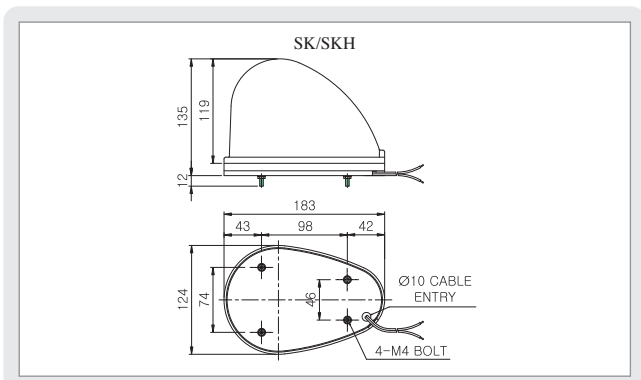

#### 외형도 (External view drawing)

- 전원선 인출형 UL1015-NO.18(0.75sq)x2C 400mm
- 흑색선이 (-)극성입니다.
- Power line out from the product UL1015-NO.18(0.75sq)x2C 400mm
- The black line of DC product is negative(-)