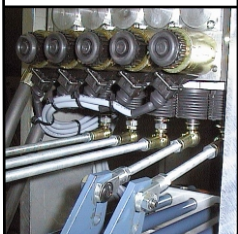

The radio remote control for loading cranes.

system solutions
control technique
cable - infrared -
and radio technique

As one of the market leaders in the field of controls for all types of cranes, hoists and other industrial applications we offer a mature and professional technique.

HyPro[®] 8

Operating devices:

- ▶ 12 pushbuttons incl. 1 ON/HORN button.
- ▶ up to 8 single-axis proportional-levers to control desired functions.
- ▶ robust, ergonomic housing.
- ▶ Lightweight.
- ▶ 2x AA batteries or rechargeable batteries.
- ▶ Customized changes possible.
- ▶ CE Ⓢ

For all current loading cranes!

Possible receivers

- ▶ Small, compact and robust
- ▶ Protection class IP67
- ▶ External antenna
- ▶ Interface for analysis and possibility to update.
- ▶ CE

Requires 2 AA rechargeable batteries or batteries.