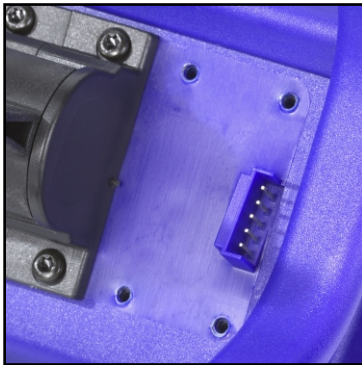

The radio remote control for loading cranes.

system solutions
control technique
cable - infrared -
and radio technique

As one of the market leaders in the field of controls for all types of cranes, hoists and other industrial applications we offer a mature and professional technique.

HyPro[®] 8

Operating devices:

- ▶ 12 pushbuttons incl. 1 ON/HORN button.
- ▶ up to 8 single-axis proportional-levers to control desired functions.
- ▶ robust, ergonomic housing.
- ▶ Lightweight.
- ▶ 2x AA batteries or rechargeable batteries.
- ▶ Customized changes possible.
- ▶ CE Ⓢ

For all current loading cranes!

Possible receivers

- ▶ Small, compact and robust
- ▶ Protection class IP67
- ▶ External antenna
- ▶ Interface for analysis and possibility to update.
- ▶ CE

Requires 2 AA rechargeable batteries or batteries.