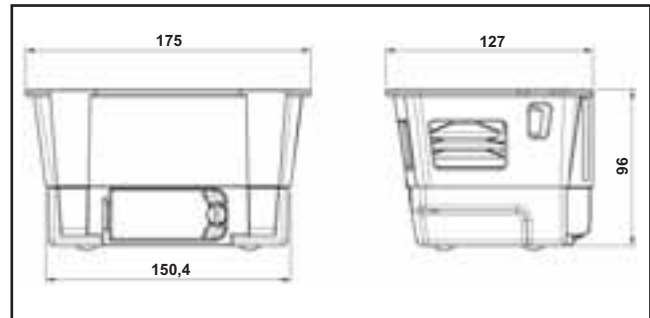

## Planar-N Transmitter:

- ▶ Compact, handy, easy operation and robust
- ▶ Protection class IP65
- ▶ Frequency switching
- ▶ With neck- and abdominal belt
- ▶ Operating time: 40 hours with one battery charge
- ▶ Weight: approx. 690 g
- ▶ CE ⓘ