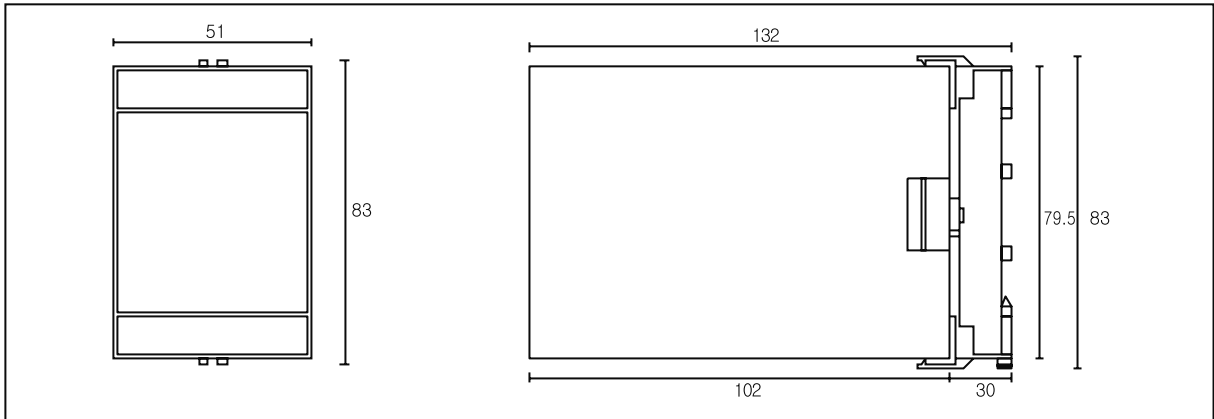

FEATURES

Small size(mm) : 83(H), 51(W), 102(D).
 Isolation : input to output to power supply.
 Power supply : AC or DC supply.
 Wiring : terminal socket wiring.
 Case & color : black ABS plastic case.
 Weight : about 400g

■ **BLOCK DIAGRAM & PIN CONNECTION**

■ **EXTERNAL DIMENSION, TERMINAL ARRANGEMENT & MOUNTING SPACE**

DIMENSION'S (mm)

MOUNTING SPACE (mm)

SOCKET DIMENSION'S (mm) & TERMINAL ARRANGEMENT