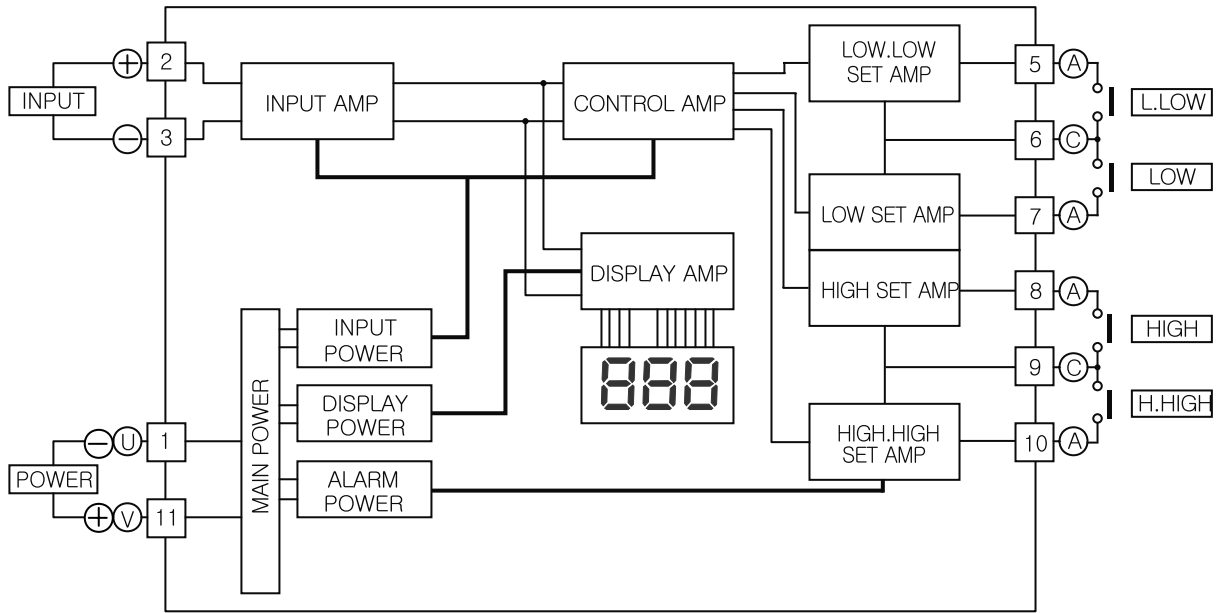

MODEL

MR - DMS4

DC SIGNAL TO 4-CH ALARM SET CONVERTER

This is a converter used for requiring contact output in response of H.High / High / Low / L.Low setting values at 4points by inputting DC signal.

본 변환기는 직류신호를 입력하여 4POINT의 H.High / High / Low / L.Low 설정값에 대응한 접점 출력을 필요로 하는 목적에 사용되는 변환기입니다.

DISPLAY

Type : 3 digit FND
 Display font : red super bright
 Display function : input or percent(%).
 Display error : 1digit(LSB).

MODEL & SPECIFICATION CODE

DC SIGNAL TO 4-CH ALARM SET CONVERTER MODEL
MR - DMS4

■ **BLOCK DIAGRAM & PIN CONNECTION**

■ **EXTERNAL DIMENSION, TERMINAL ARRANGEMENT & MOUNTING SPACE**

DIMENSION'S (mm)

MOUNTING SPACE (mm)

SOCKET DIMENSION'S (mm) & TERMINAL ARRANGEMENT