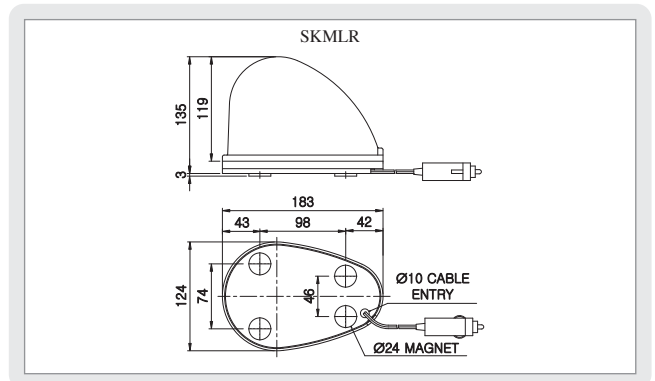

### 외형도 (External view drawing)

- 인출 전원선 규격 : UL1015-NO.18(0.75sq)x2C 400mm
- 흑색선이 (-)극성입니다.
- Power line out from the product UL1015-NO.18(0.75sq)x2C 400mm
- The black line of DC product is negative(-)

### 외형도 (External view drawing)