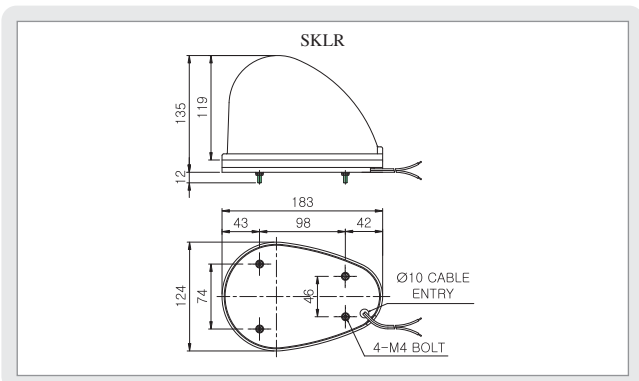

# SERIES R124 x L183mm

유선형 경고등 Streamlined Warning Light (with Magnet)

고휘도 POWER LED 신호를 특수 반사 시스템으로 산광시키는 신기술 특수 제품!

SKLR

SKMLR

SKMPLR

- Semi-permanent durability by applying Power LED of high brightness
- Low power consumption and same or higher brightness than bulb product.
- Excellent visibility by adapting Power LED and multifaceted reflector
- Employing special power transmission system minimizing noise and wear
- Fixed with 4 fitting bolts (SKLR Type)
- By employing 4 magnets, it is freely attached along the curve of surface of vehicle (SKMLR)
- Rubber magnet panel designed to be wholly adhered to the curved surface of the vehicle (SKMPLR)
- RPM : 120~140 • Protection class : IP54
- Material : Lens-PC, Body-PC, Reflector-PC

### 외형도 (External view drawing)

- 인출 전원선 규격 : UL1015-NO.18(0.75sq)x2C 400mm
- 흑색선이 (-)극성입니다.
- Power line out from the product UL1015-NO.18(0.75sq)x2C 400mm
- The black line of DC product is negative(-)

### 외형도 (External view drawing)

- 전원공급 : 차량 시가플러그 장착형
- 전원선의 규격 : IEC42(0.75sq)x2P 2000mm
- Power supply : Vehicle cigar plug connection
- Power line : IEC42(0.75sq)x2P 2000mm